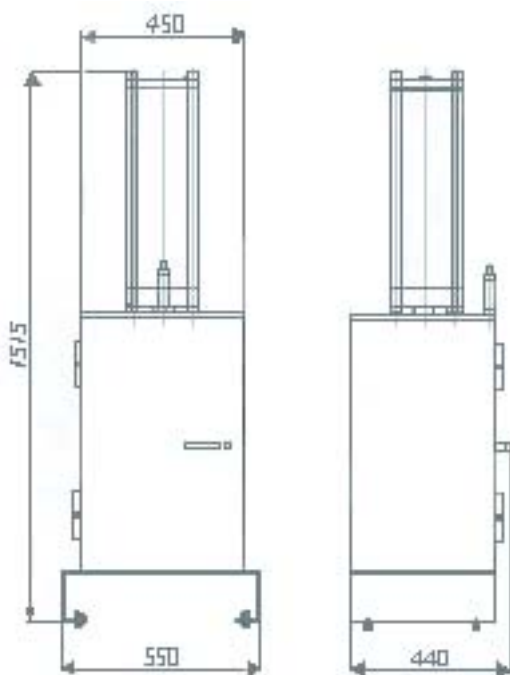

Quis-CHB. Technical Characteristics

Physical Characteristics

Max. height	1515 mm
Max. length	550 mm
Max width	440 mm
Weight (approx)	130 kg
Piston stroke	590 mm
Area occupied	0.22 m²

General Characteristics:

Max. working pressure	10kg/cm²
Operating pressure range	0-10kg/cm² 10
Max working power	kg/cm² 2.5Tn
Nominal working power	6 kg/cm² 1.53Tn
Max height or recipient	520 mm
Max diameter or recipient	360 mm
Level of acoustic pressure	<70Db(A)