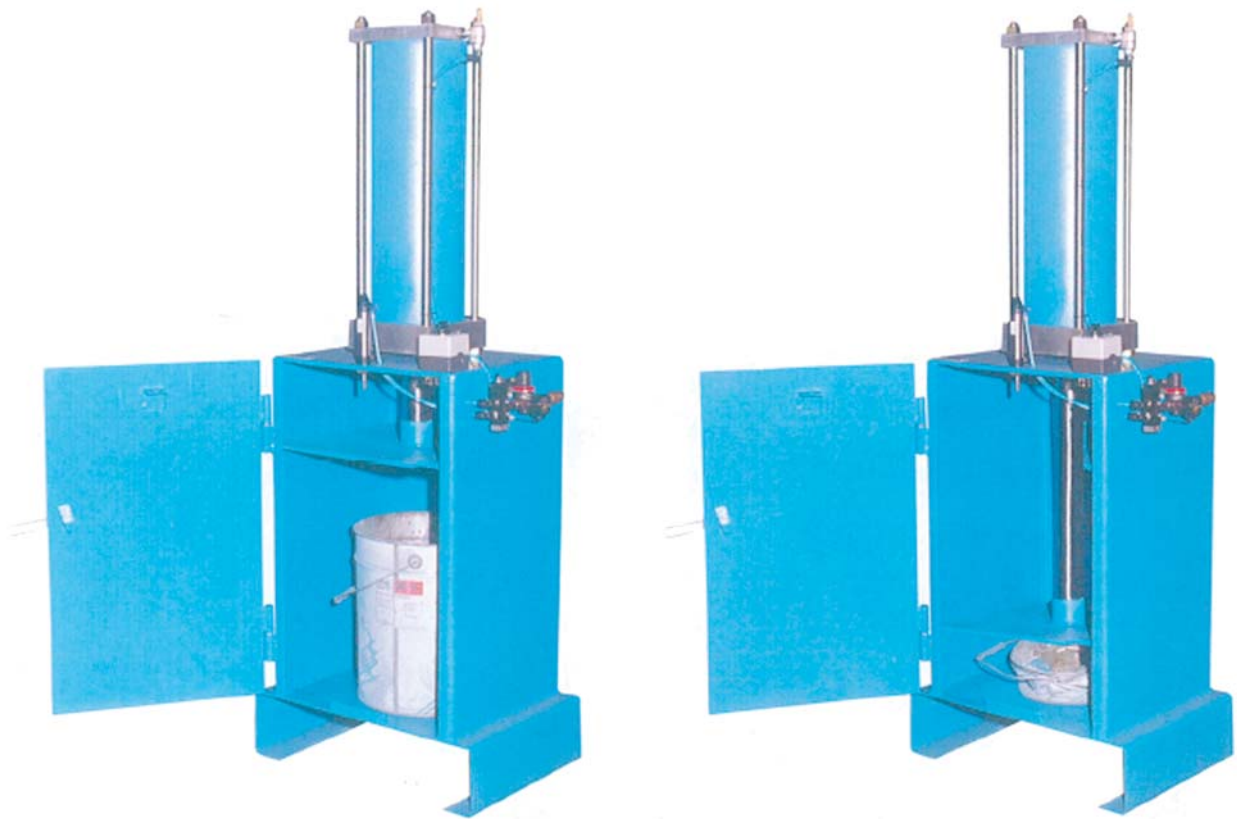

## Pneumatic Pressing Machine

**Uvitem** includes in the new line of products pneumatic pressing machine for cans.

#### **Physical Characteristics**

Max. height	1515 mm
Max. length	550 mm
Max width	440 mm
Weight (approx)	130 kg
Piston stroke	590 mm
Area occupied	0.22 m <sup>2</sup>

#### **General Characteristics:**

Max. working pressure	10kg/cm <sup>2</sup>
Operating pressure range	0-10kg/cm <sup>2</sup> 10
Max working power	kg/cm <sup>2</sup> 2.5Tn
Nominal working power	6 kg/cm <sup>2</sup> 1.53Tn
Max height or recipient	520 mm
Max diameter or recipient	360 mm
Level of acoustic pressure	<70Db(A)