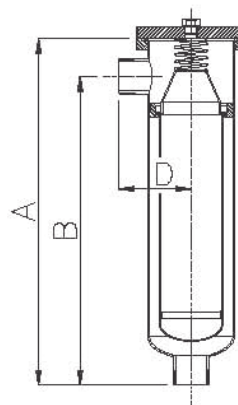

## Basket Filter

**Uvitem** has included the Basket Filter into its production line.

- 100% stainless steel
- Quick opening lid with Clamp to ease the changing of beads
- Input/output connections
- Output connection at the bottom for a complete drainage of the filter
- Bag-carrier basket. Filtering bag included. Filter fineness: not set
- Volume reducer ball: available upon request

**SIZES 3 AND 4**

**SIZES 1 AND 2**

- 1) Filter with sizes 3 and 4 are supplied without legs
- 2) Variable height by adjusting legs position

### DIMENSIONAL DATA

SERIES	DIMENSIONS (mm)				VOLUME LITERS	CONNECTIONS		WEIGHT KG
	A	B	C [2] min			D	IN/OUT	
SIZE 3	316	275	[1]	[1]	96	2,8	1" Gas-f 3/8" Gas-f	8
SIZE 4	454	412	[1]	[1]	98	4,0	1½" Gas-f 3/8" Gas-f	9
SIZE 1	615	515	715	915	170	16,6	2" Gas-m 3/8" Gas-f	26
SIZE 2	980	880	1080	1280	170	28,0	2" Gas-m 3/8" Gas-f	30