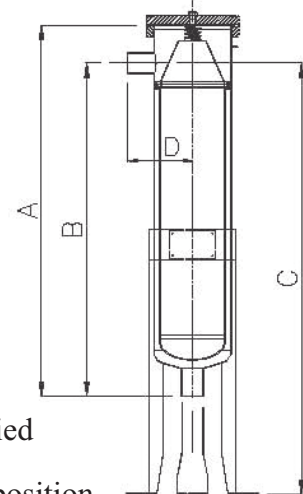

## Basket Filter

**Uvitem** has included the Basket Filter into its production line.

- 100% stainless steel
- Quick opening lid with Clamp to ease the changing of beads
- Input/output connections
- Output connection at the bottom for a complete drainage of the filter
- Bag-carrier basket. Filtering bag included. Filter fineness: not set
- Volume reducer ball: available upon request

**SIZES 3 AND 4**

**SIZES 1 AND 2**

- 1) Filter with sizes 3 and 4 are supplied without legs
- 2) Variable height by adjusting legs position

### DIMENSIONAL DATA

SERIES	DIMENSIONS (mm)				VOLUME LITERS	CONNECTIONS		WEIGHT KG
	A	B	C [2] min			D	IN/OUT	
SIZE 3	316	275	[1]	[1]	96	2,8	1" Gas-f 3/8" Gas-f	8
SIZE 4	454	412	[1]	[1]	98	4,0	1½" Gas-f 3/8" Gas-f	9
SIZE 1	615	515	715	915	170	16,6	2" Gas-m 3/8" Gas-f	26
SIZE 2	980	880	1080	1280	170	28,0	2" Gas-m 3/8" Gas-f	30